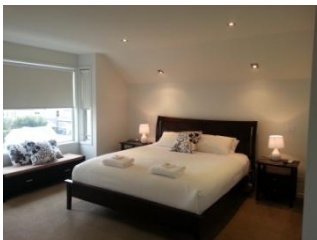

Apartment Description

Merri 6

2 Bedrooms 1 Bathroom Sleeps 4

This stunning two bedroom two storey apartment features a large open-plan living area with timber flooring, a balcony for outdoor entertaining, and a digital TV (with selected Foxtel channels) and DVD player. The kitchen boasts granite bench tops plus the latest European stainless steel appliances.

Level 2 – Bedrooms & Bathroom

The top level of this apartment contains the two bedrooms. The spacious main bedroom with king bed with a view overlooking the Warrnambool city skyline. The second bedroom has two singles perfect for the kids or any extra guests. Both bedrooms have split system heating and cooling for comfort. The bathroom and laundry is also located on this level along with a balcony for outdoor entertaining.

Level 1 – Kitchen & Living

Be delighted by the open plan kitchen and living area a perfect space to enjoy spending time with the family. Relax on the corner leather lounge while watching the large LCD TV. There is also an extra toilet on this level.

- Fully Self Contained
- Private Balconies
- Spa bath
- King-size bed
- Undercover parking
- 2 single beds in second bedroom
- Split-system air conditioning
- LCD TV to living area, main bedroom and main bathroom
- Selected Foxtel channels
- Wireless broadband access
- All bedding, linen & towels supplied
- Stainless-steel cooking appliances
- Hair dryers
- All apartments are non-smoking.