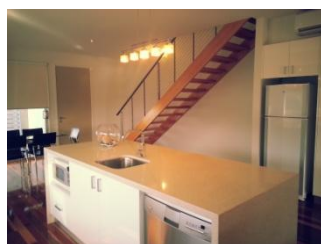

Apartment Description

Merri 6

2 Bedrooms 1 Bathroom Sleeps 4

This stunning two bedroom two storey apartment features a large open-plan living area with timber flooring, a balcony for outdoor entertaining, and a digital TV (with selected Foxtel channels) and DVD player. The kitchen boasts granite bench tops plus the latest European stainless steel appliances.

Level 2 – Bedrooms & Bathroom

The top level of this apartment contains the two bedrooms. The spacious main bedroom with king bed with a view overlooking the Warrnambool city skyline. The second bedroom has two singles perfect for the kids or any extra guests. Both bedrooms have split system heating and cooling for comfort. The bathroom and laundry is also located on this level along with a balcony for outdoor entertaining.

Level 1 – Kitchen & Living

Be delighted by the open plan kitchen and living area a perfect space to enjoy spending time with the family. Relax on the corner leather lounge while watching the large LCD TV. There is also an extra toilet on this level.

- Fully Self Contained
- Private Balconies
- Spa bath
- King-size bed
- Undercover parking
- 2 single beds in second bedroom
- Split-system air conditioning
- LCD TV to living area, main bedroom and main bathroom
- Selected Foxtel channels
- Wireless broadband access
- All bedding, linen & towels supplied
- Stainless-steel cooking appliances
- Hair dryers
- All apartments are non-smoking.