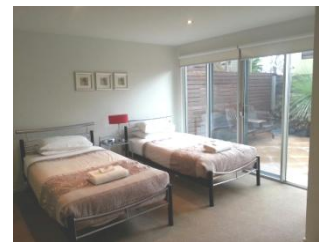

Apartment Description

Merri 3

2 Bedrooms 2 Bathrooms Sleeps 6

Merri 3

This three storey apartment features an open-plan living area with timber flooring, a balcony for outdoor entertaining, and a digital TV (with selected Foxtel channels) and DVD player. The kitchen boasts granite bench tops plus the latest European stainless steel appliances.

Level 3 – King Bedroom Retreat

Indulge yourself in a spacious master room retreat that boasts a king bed, space to recline and watch TV and an ensuite bathroom with double spa bath and TV. There is also a private side balcony.

Level 1 – Second Bedroom

On the lowest level you will find the second bedroom with two king single beds, second bathroom and dedicated sleeping area for a sofa bed. There is also a front and side court yard.

- Fully Self Contained
- Private Balconies
- Spa bath
- King-size bed in master bedroom
- Undercover parking
- 2 king single beds second bedroom
- Split-system air conditioning
- LCD TV to living area, main bedroom and main bathroom
- Selected Foxtel channels
- Wireless broadband access
- All bedding, linen & towels supplied
- Stainless-steel cooking appliances
- Hair dryers
- All apartments are non-smoking